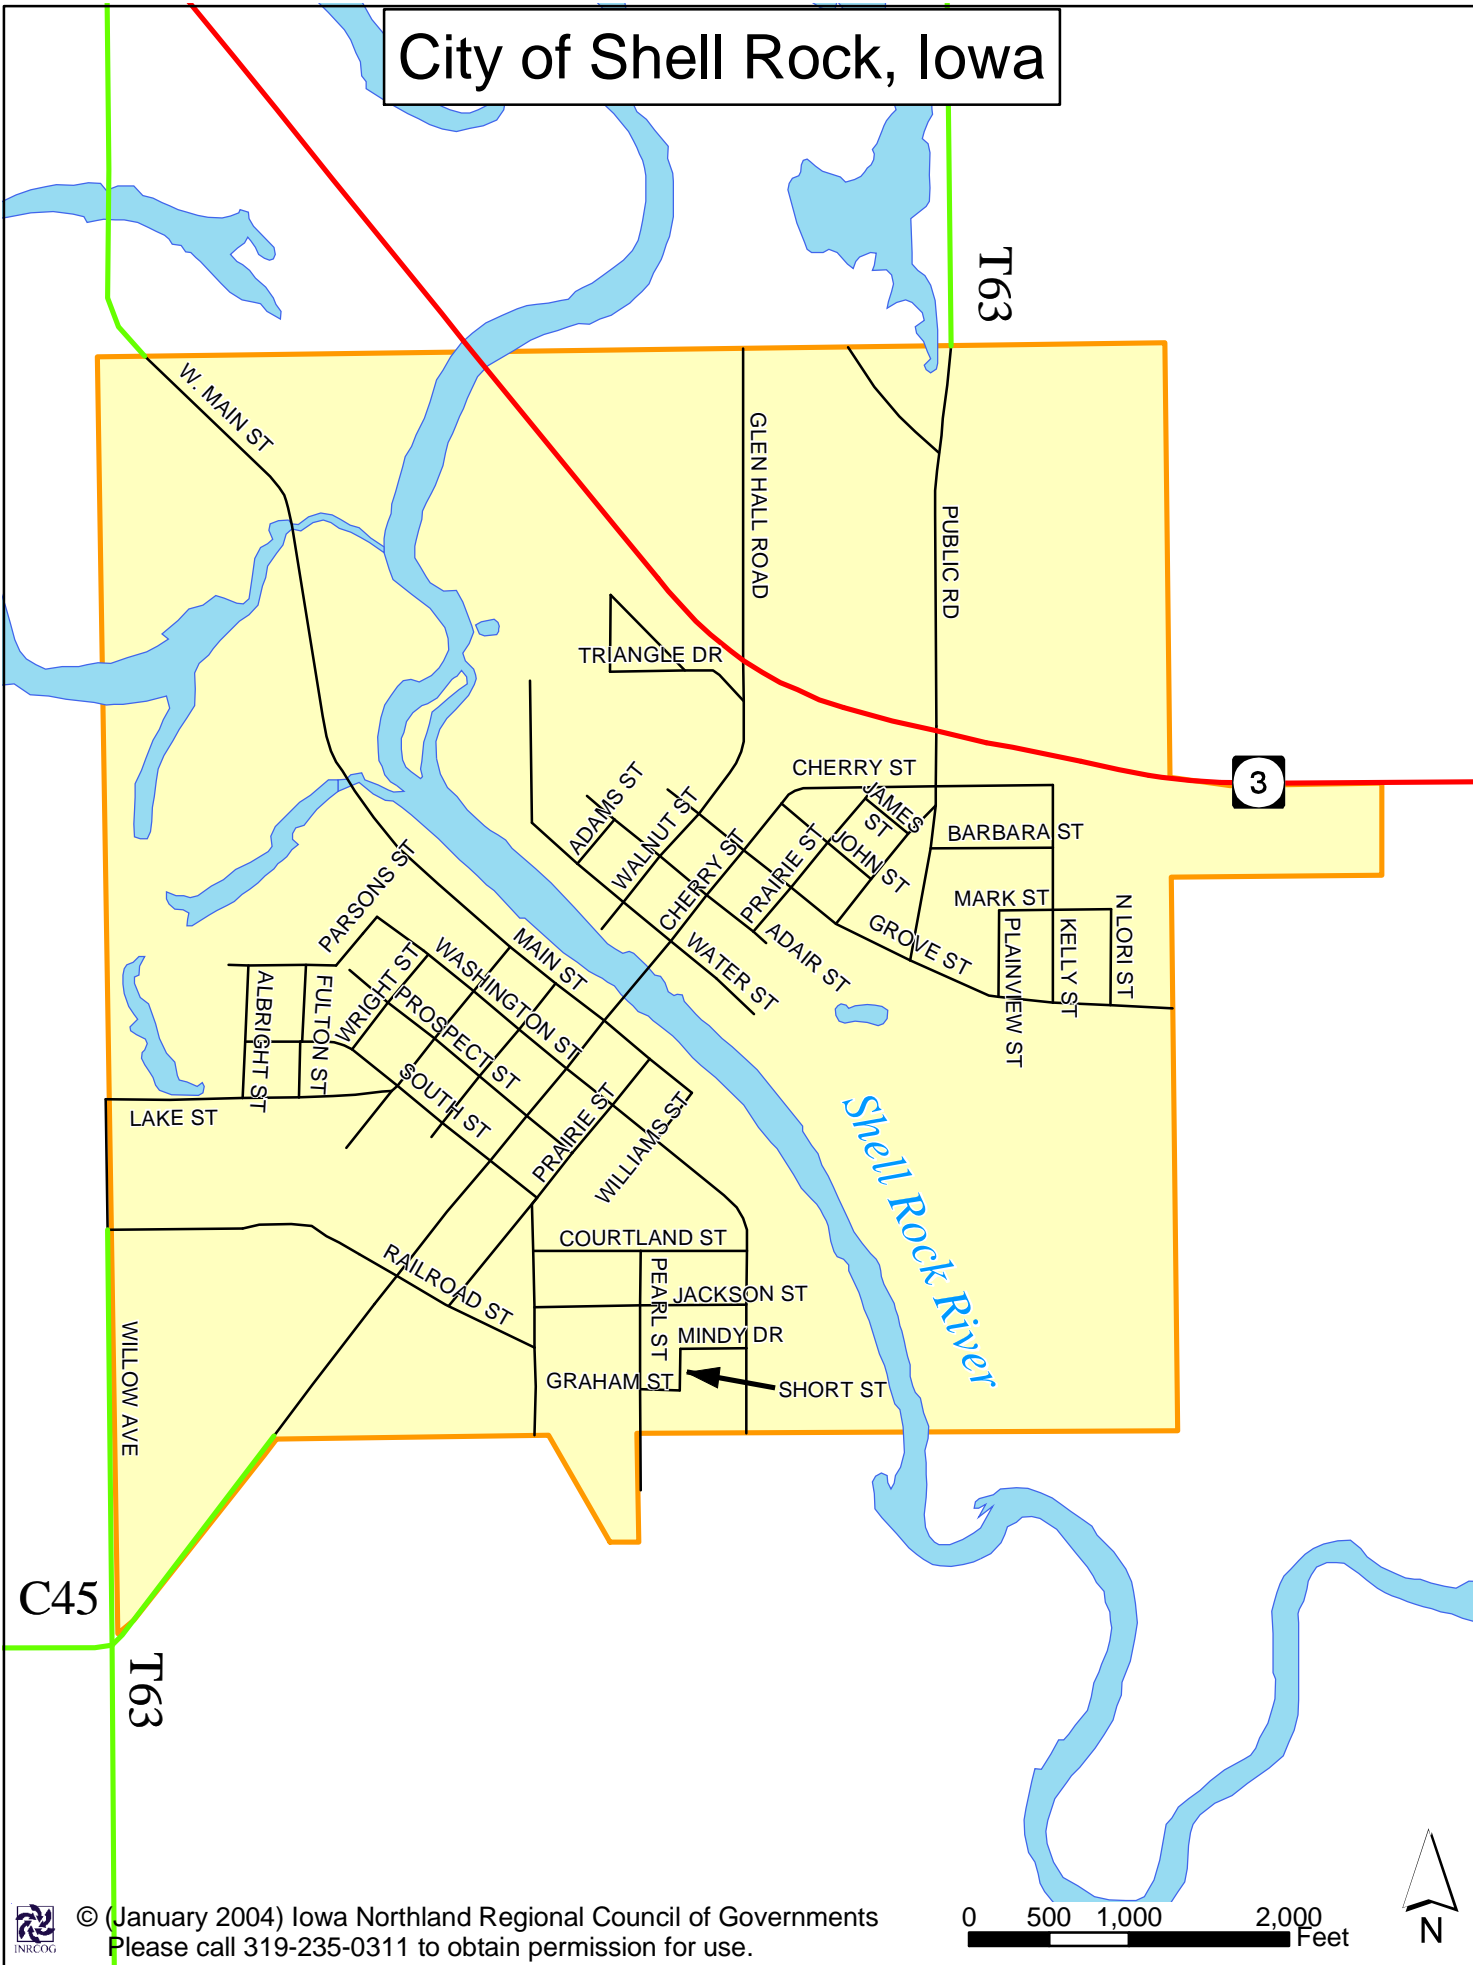

City of Shell Rock, Iowa

© (January 2004) Iowa Northland Regional Council of Governments
Please call 319-235-0311 to obtain permission for use.

0 500 1,000 2,000 Feet