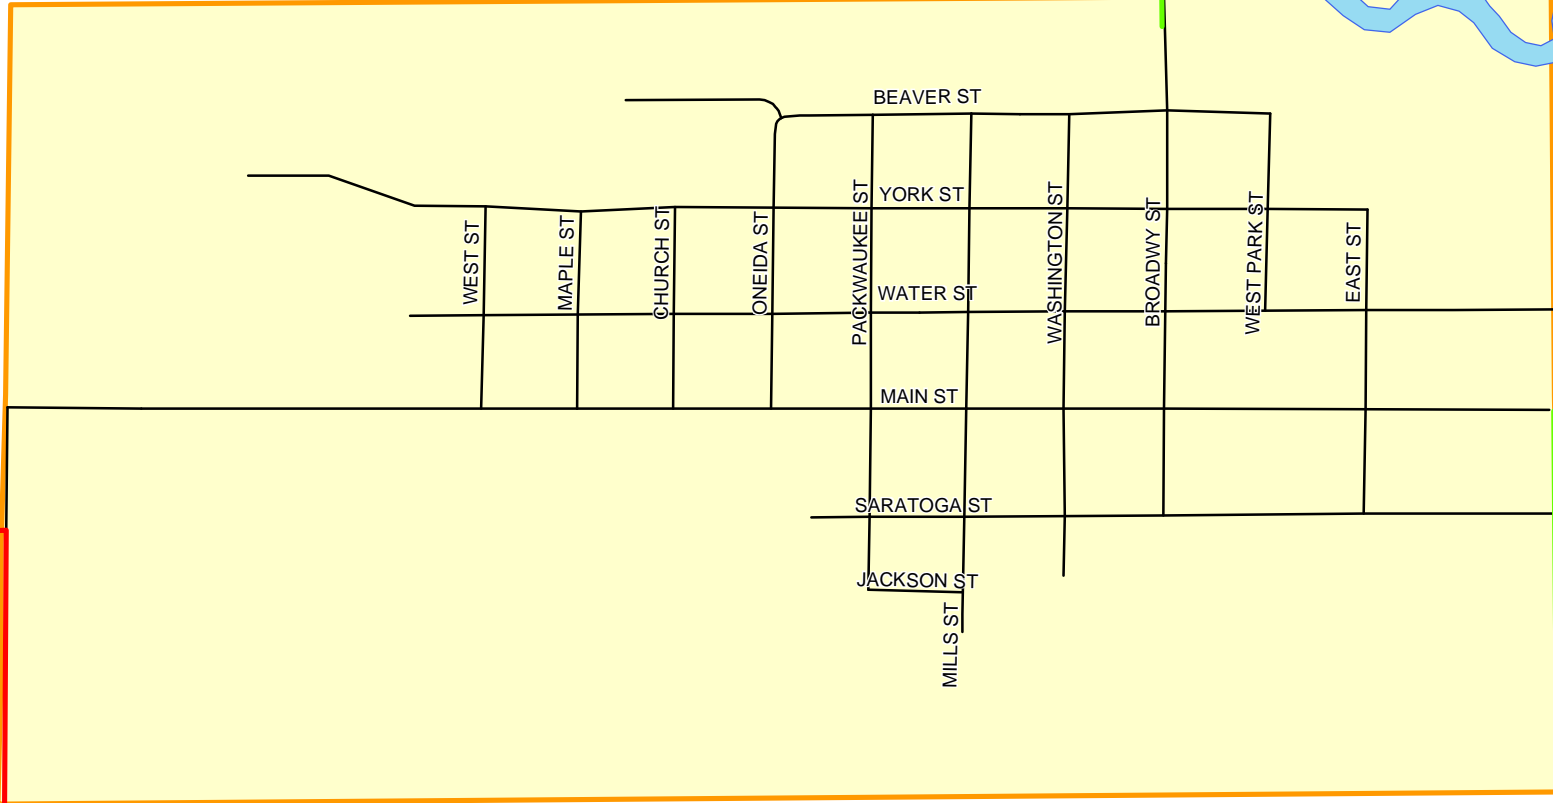

City of New Hartford, Iowa

Beaver Creek

T55

T55

20

© (January 2004) Iowa Northland Regional Council of Governments
Please call 319-235-0311 to obtain permission for use.