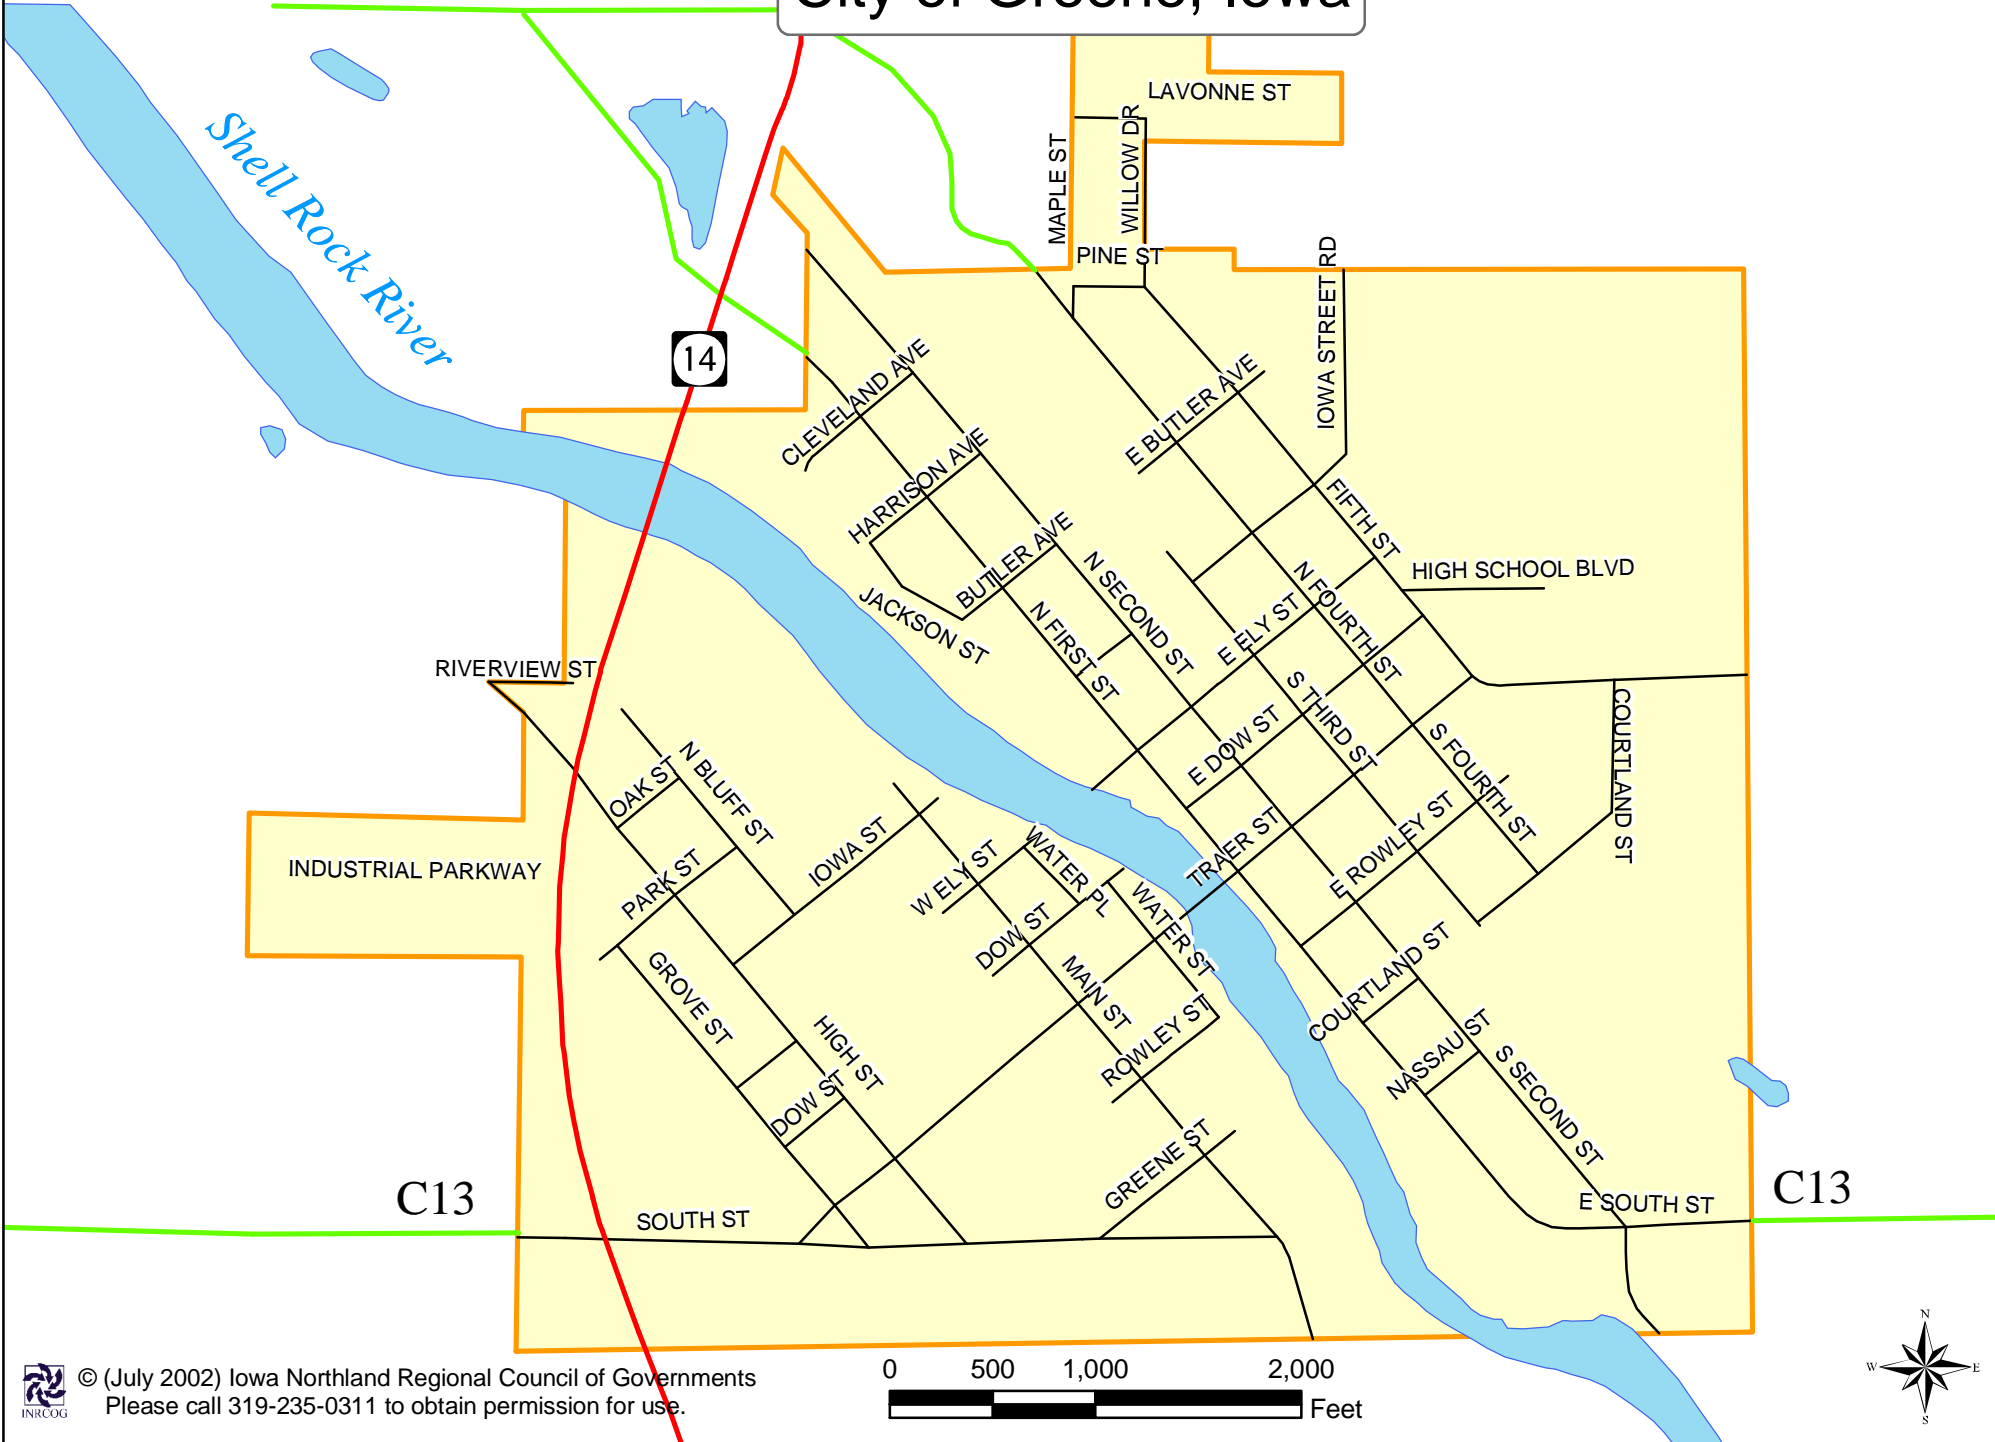

City of Greene, Iowa

© (July 2002) Iowa Northland Regional Council of Governments
Please call 319-235-0311 to obtain permission for use.